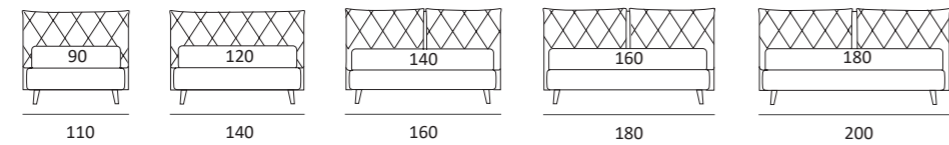

SOFT LIFT

DI SERIE:
Piede in legno **Log** h cm 18, colore wengè

OPTIONAL:
Piede in legno **Log** e **Classic** h cm 18, colori bianco, naturale, wengè
Piede in metallo **Bill** e **Tube** h cm 18, finitura marrone moka
Piede in metallo **Hop** h cm 18, finitura manganese
Piede in metallo **Peak** e **Wily** h cm 18, finitura cromo, colori polvere, seta

AS STANDARD:
Log wooden foot H 18 cm, colour: wenge

OPTIONALS:
Log and **Classic** wooden foot H 18 cm, colours: white, natural, wenge
Bill and **Tube** metal foot H 18 cm, brown mocha finish
Hop metal foot H 18 cm, manganese finish
Peak and **Wily** metal foot H 18 cm, chrome finish, colours: powder, silk