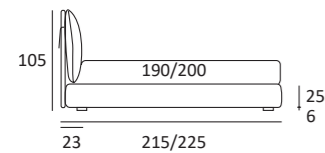

SOFT

DI SERIE:
Piede in legno **Cubic** h cm 6, colore wengè

OPTIONAL:
Piede in legno **Cubic** h cm 6-10, colori grigio, wengè
Piede in legno **Classic** h cm 10, colori bianco, naturale, wengè
Ruote Carry

AS STANDARD:
Cubic wooden foot H 6 cm, colour: wenge

OPTIONALS:
Cubic wooden foot H 6-10 cm, colours: grey, wenge
Classic wooden foot H 10 cm, colours: white, natural, wenge
Carry wheels

SOFT COMPATTO

DI SERIE:
Piede in legno **Log** h cm 14, colore wengè

OPTIONAL:
Piede in legno **Log** e **Classic** h cm 14, colori bianco, naturale, wengè
Piede in metallo **Bill** e **Tube** h cm 14, finitura marrone moka
Piede in metallo **Hop** h cm 14, finitura manganese
Piede in metallo **Peak** e **Wily** h cm 14, finitura cromo, colori polvere, seta

AS STANDARD:
Log wooden foot H 14 cm, colour: wenge

OPTIONALS:
Log and **Classic** wooden foot H 14 cm, colours: white, natural, wenge
Bill and **Tube** metal foot H 14 cm, brown mocha finish
Hop metal foot H 14 cm, manganese finish
Peak and **Wily** metal foot H 14 cm, chrome finish, colours: powder, silk

SOFT LIFT

DI SERIE:
Piede in legno **Log** h cm 18, colore wengè

OPTIONAL:
Piede in legno **Log** e **Classic** h cm 18, colori bianco, naturale, wengè
Piede in metallo **Bill** e **Tube** h cm 18, finitura marrone moka
Piede in metallo **Hop** h cm 18, finitura manganese
Piede in metallo **Peak** e **Wily** h cm 18, finitura cromo, colori polvere, seta

AS STANDARD:
Log wooden foot H 18 cm, colour: wenge

OPTIONALS:
Log and **Classic** wooden foot H 18 cm, colours: white, natural, wenge
Bill and **Tube** metal foot H 18 cm, brown mocha finish
Hop metal foot H 18 cm, manganese finish
Peak and **Wily** metal foot H 18 cm, chrome finish, colours: powder, silk

SOFT FILO

DI SERIE:
Piede in legno **Cubic** h cm 6, colore wengè

OPTIONAL:
Piede in legno **Cubic** h cm 6-10, colori grigio, wengè
Piede in legno **Classic** h cm 10, colori bianco, naturale, wengè
Ruote Carry