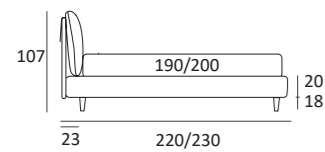

SOFT

DI SERIE:
Piede in legno **Cubic** h cm 6, colore wengè

OPTIONAL:
Piede in legno **Cubic** h cm 6-10, colori grigio, wengè
Piede in legno **Classic** h cm 10, colori bianco, naturale, wengè
Ruote Carry

AS STANDARD:
Cubic wooden foot H 6 cm, colour: wenge

OPTIONALS:
Cubic wooden foot H 6-10 cm, colours: grey, wenge
Classic wooden foot H 10 cm, colours: white, natural, wenge
Carry wheels

SOFT COMPATTO

DI SERIE:
Piede in legno **Log** h cm 14, colore wengè

OPTIONAL:
Piede in legno **Log** e **Classic** h cm 14, colori bianco, naturale, wengè
Piede in metallo **Bill** e **Tube** h cm 14, finitura marrone moka
Piede in metallo **Hop** h cm 14, finitura manganese
Piede in metallo **Peak** e **Wily** h cm 14, finitura cromo, colori polvere, seta

AS STANDARD:
Log wooden foot H 14 cm, colour: wenge

OPTIONALS:
Log and **Classic** wooden foot H 14 cm, colours: white, natural, wenge
Bill and **Tube** metal foot H 14 cm, brown mocha finish
Hop metal foot H 14 cm, manganese finish
Peak and **Wily** metal foot H 14 cm, chrome finish, colours: powder, silk

SOFT LIFT

DI SERIE:
Piede in legno **Log** h cm 18, colore wengè

OPTIONAL:
Piede in legno **Log** e **Classic** h cm 18, colori bianco, naturale, wengè
Piede in metallo **Bill** e **Tube** h cm 18, finitura marrone moka
Piede in metallo **Hop** h cm 18, finitura manganese
Piede in metallo **Peak** e **Wily** h cm 18, finitura cromo, colori polvere, seta

AS STANDARD:
Log wooden foot H 18 cm, colour: wenge

OPTIONALS:
Log and **Classic** wooden foot H 18 cm, colours: white, natural, wenge
Bill and **Tube** metal foot H 18 cm, brown mocha finish
Hop metal foot H 18 cm, manganese finish
Peak and **Wily** metal foot H 18 cm, chrome finish, colours: powder, silk

SOFT FILO

DI SERIE:
Piede in legno **Cubic** h cm 6, colore wengè

OPTIONAL:
Piede in legno **Cubic** h cm 6-10, colori grigio, wengè
Piede in legno **Classic** h cm 10, colori bianco, naturale, wengè
Ruote Carry