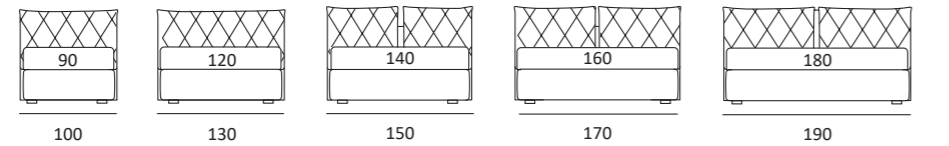

SOFT FILO

DI SERIE:
Piede in legno **Cubic** h cm 6, colore wengè

OPTIONAL:
Piede in legno **Cubic** h cm 6-10, colori grigio, wengè
Piede in legno **Classic** h cm 10, colori bianco, naturale, wengè
Ruote Carry

AS STANDARD:
Cubic wooden foot H 6 cm, colour: wenge

OPTIONALS:
Cubic wooden foot H 6-10 cm, colours: grey, wenge
Classic wooden foot H 10 cm, colours: white, natural, wenge
Carry wheels

Tipologie piedi e ruote / Feet and Wheels

PIEDI IN LEGNO WOOD FEET

PIEDI IN METALLO METAL FEET

RUOTA WHEEL